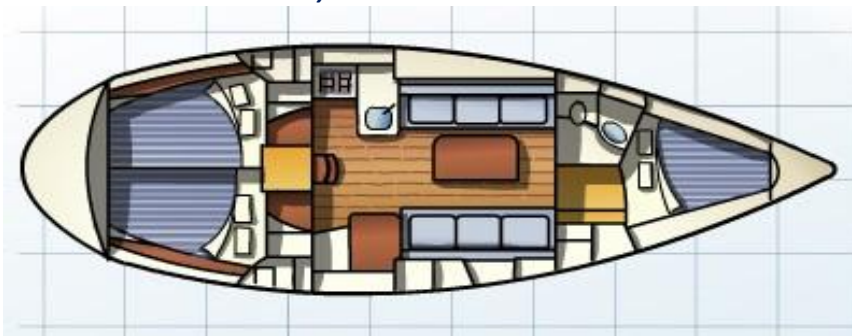

Bavaria 36 cruiser "Katarina"

Built year 2005

Base marina Frapa
Rogoznica

<i>cabins</i>	<i>3</i>	<i>volvo penta</i>	<i>29 hp</i>
<i>berths</i>	<i>6+2</i>	<i>diesel tank</i>	<i>180 l</i>
<i>heads</i>	<i>1</i>	<i>water tank</i>	<i>360 l</i>

Bavaria 36 cruiser Katarina - layout

*roll main sail
roll genoa
bimini top
sprayhood
cockpit shower*

*GPS with chart plotter
Autopilot
speed counter
electric anchor winch
outdoor speakers*

FULL ENJOYMENT OF SAILING PLEASURE